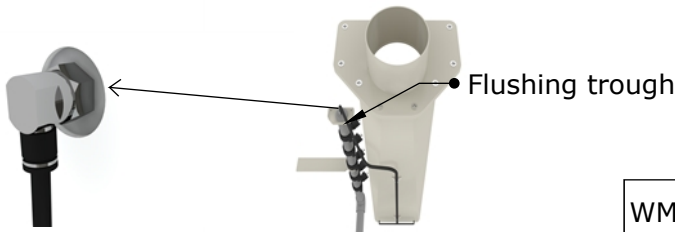

Flushing trough

FILTREAU
EXCELLENT

WMC21CDG

COMBI DRUM 30/50