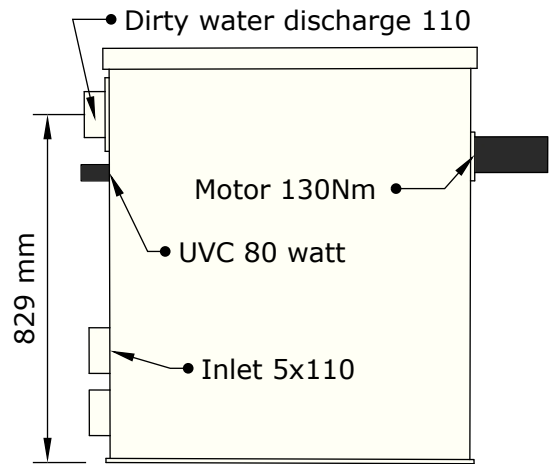

Flushing trough

FILTREAU
EXCELLENT

WMC21CDG

COMBI DRUM 30/50