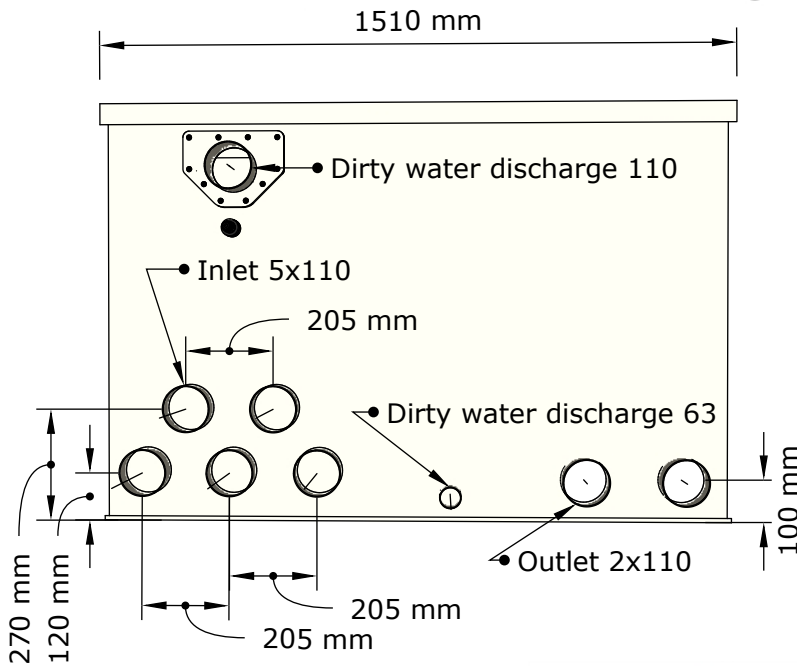

Flushing trough

FILTREAU
EXCELLENT

WMC21CDG

COMBI DRUM 30/50